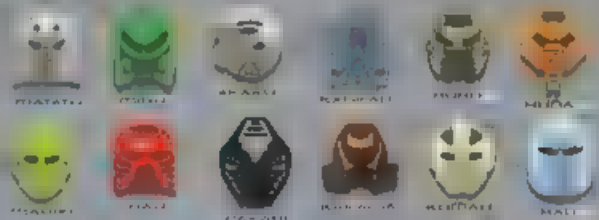

KANOHI

P. Collect all 72 of these powerful Kanohi!

Each mask pack contains 2 different masks and 1 head and pole for display (each mask comes in 6 colors. Randomly assorted). Ages 7+. 5 pieces.

#8525 BIONICLE Masks \$1.99